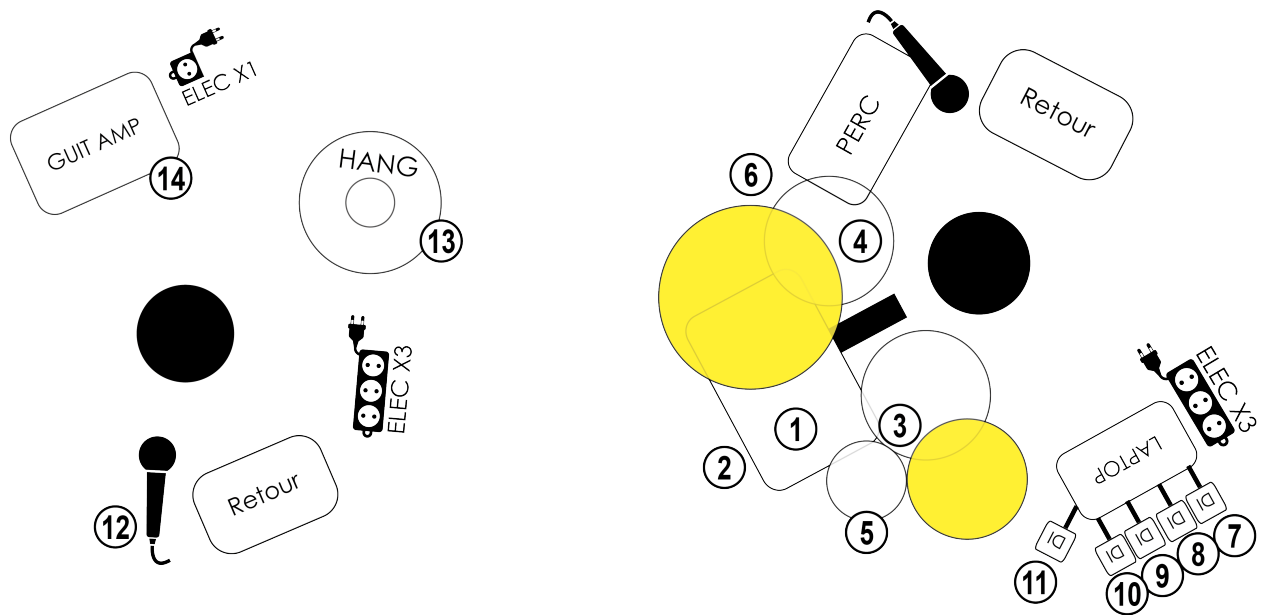

PLAN DE SCÈNE

PUBLIC

PATCH

	Instruments	Mics	Mic stands
1	Kick IN	Beta 91A	
2	Kick OUT	Beta 52A or sim.	Small
3	Snare TOP	Beta 98AMP or sim.	
4	Floor	MD421 or sim.	
5	OH L	KM184 or sim.	Large
6	OH R	KM184 or sim.	Large
7	LAPTOP SYNTH L	DI passive	
8	LAPTOP SYNTH R	DI passive	
9	LAPTOP FX L	DI passive	
10	LAPTOP FX R	DI passive	
11	LAPTOP VOIX	DI passive	
12	VOIX LEAD	KSM9 or sim.	Large
13	HANG	Piezzo	
14	GUITARE AMP	e606 or e906 or sim.	Small